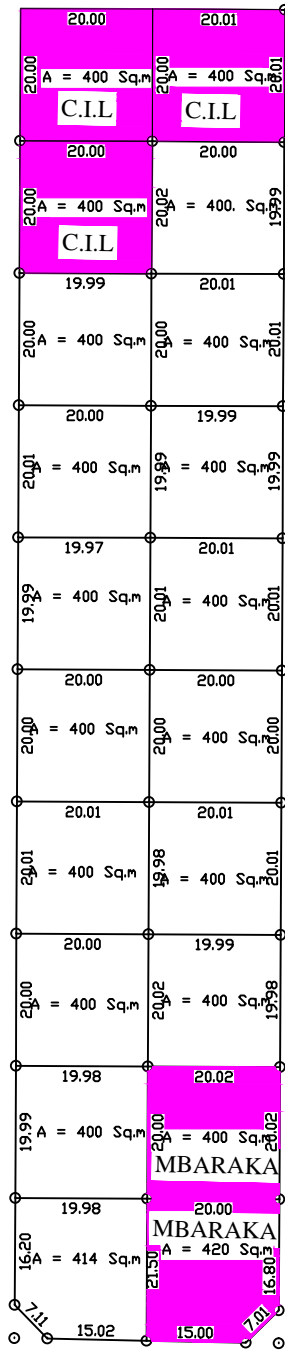

# VIKINDU RESIDENTIAL PLOTS

## LEGEND

PRICE PER SQM 8,000  
 7KM FROM VIKINDU CENTRE  
 500M FROM KAZOLE CENTRE