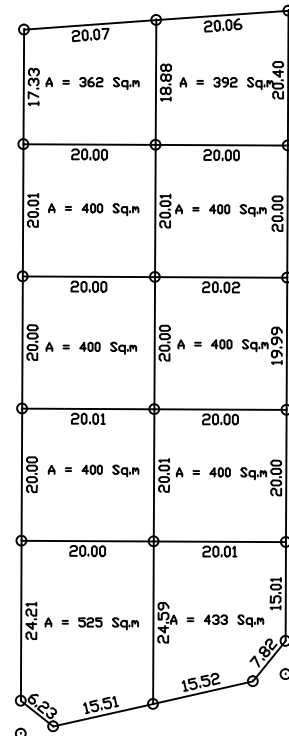

# VIKINDU RESIDENTIAL PLOTS

## LEGEND

PRICE PER SQM 8,000  
 7KM FROM VIKINDU CENTRE  
 500M FROM KAZOLE CENTRE