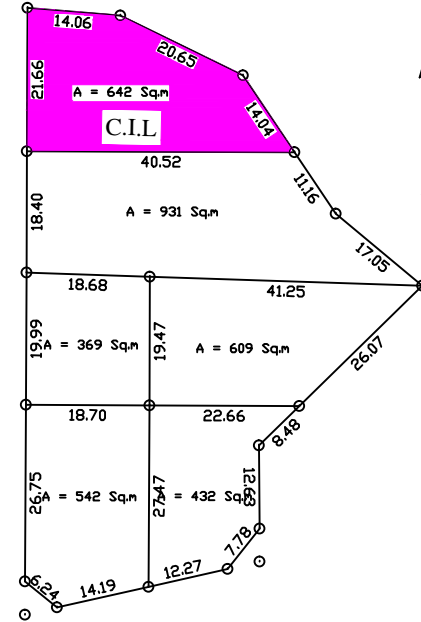

# VIKINDU RESIDENTIAL PLOTS

## LEGEND

PRICE PER SQM 8,000  
 7KM FROM VIKINDU CENTRE  
 500M FROM KAZOLE CENTRE