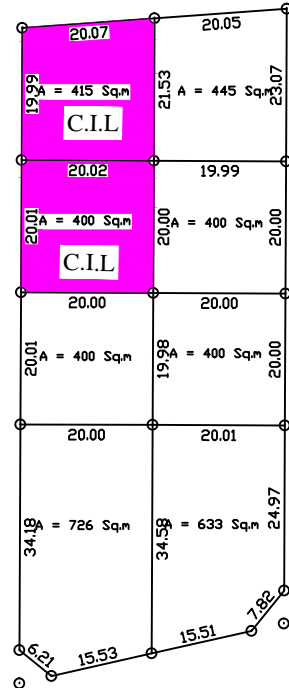

# VIKINDU RESIDENTIAL PLOTS

## LEGEND

PRICE PER SQM 8,000  
 7KM FROM VIKINDU CENTRE  
 500M FROM KAZOLE CENTRE