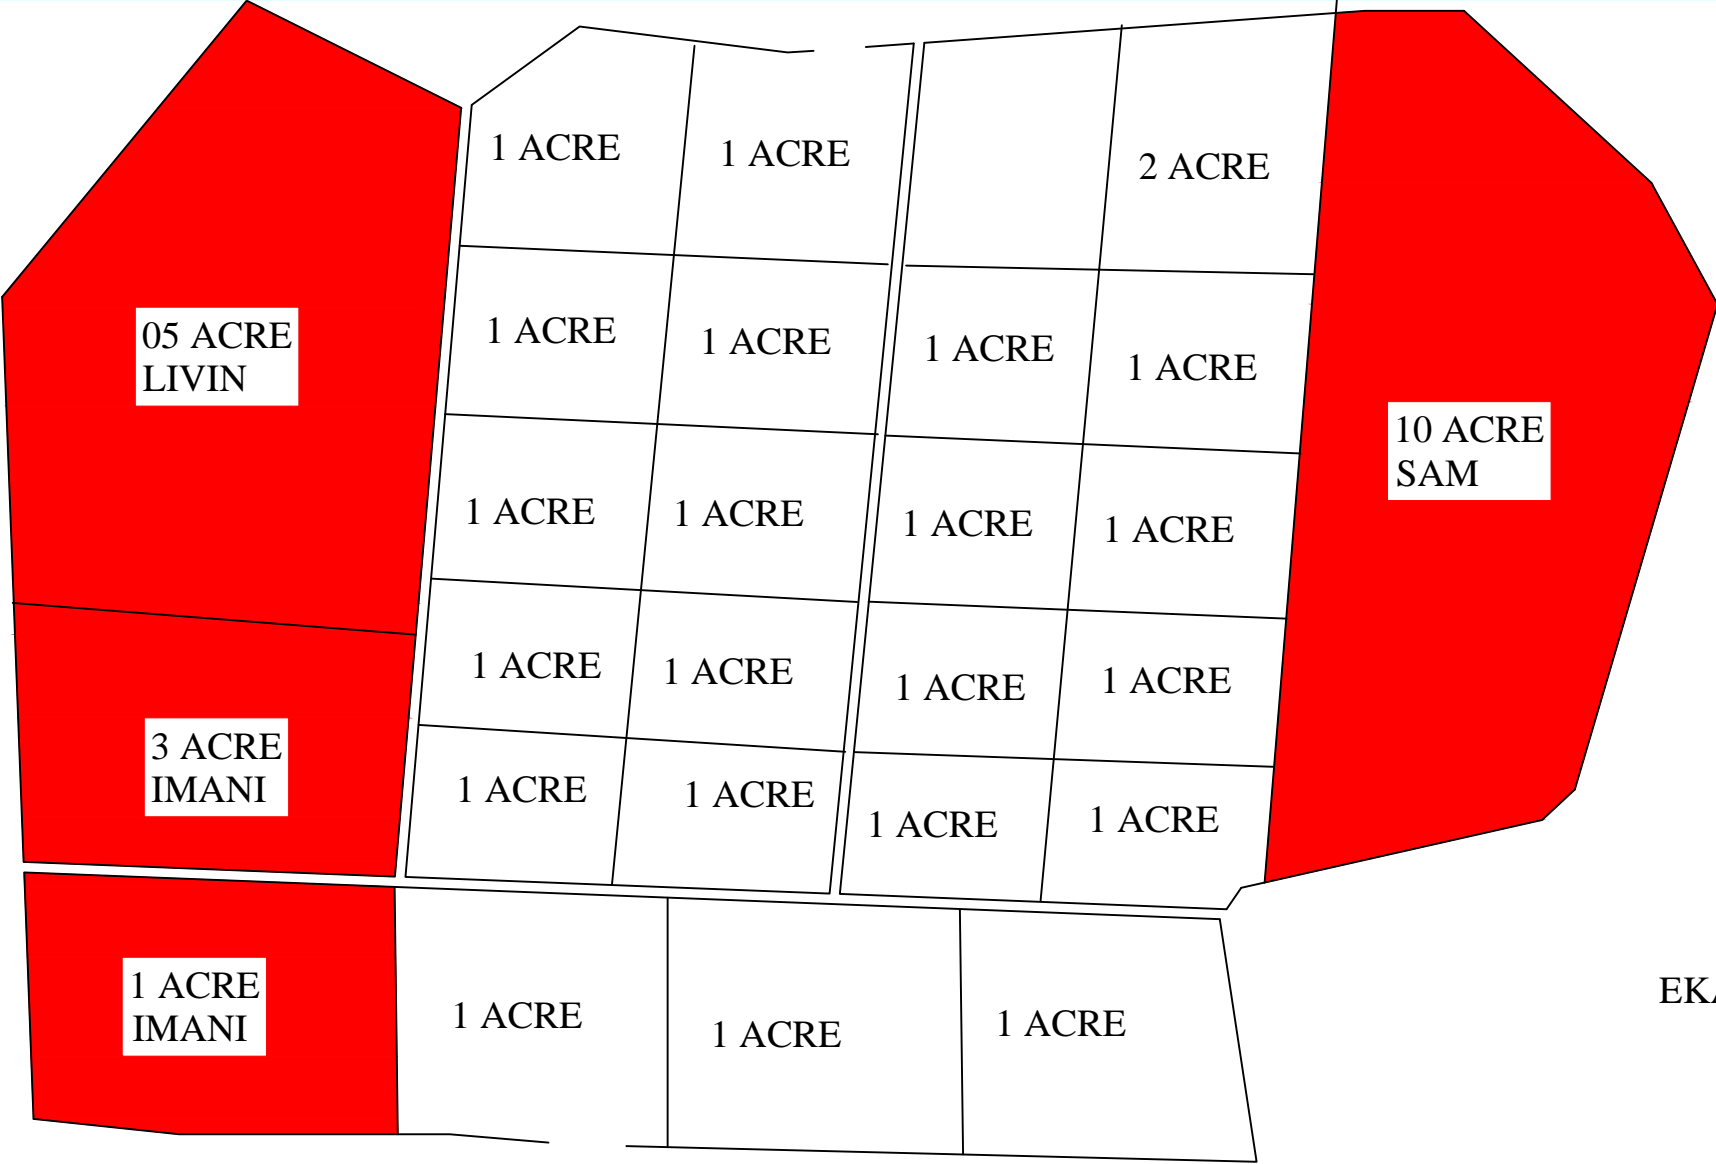

MRADI WA MASHAMBA RUVU

EKARI 1=2M