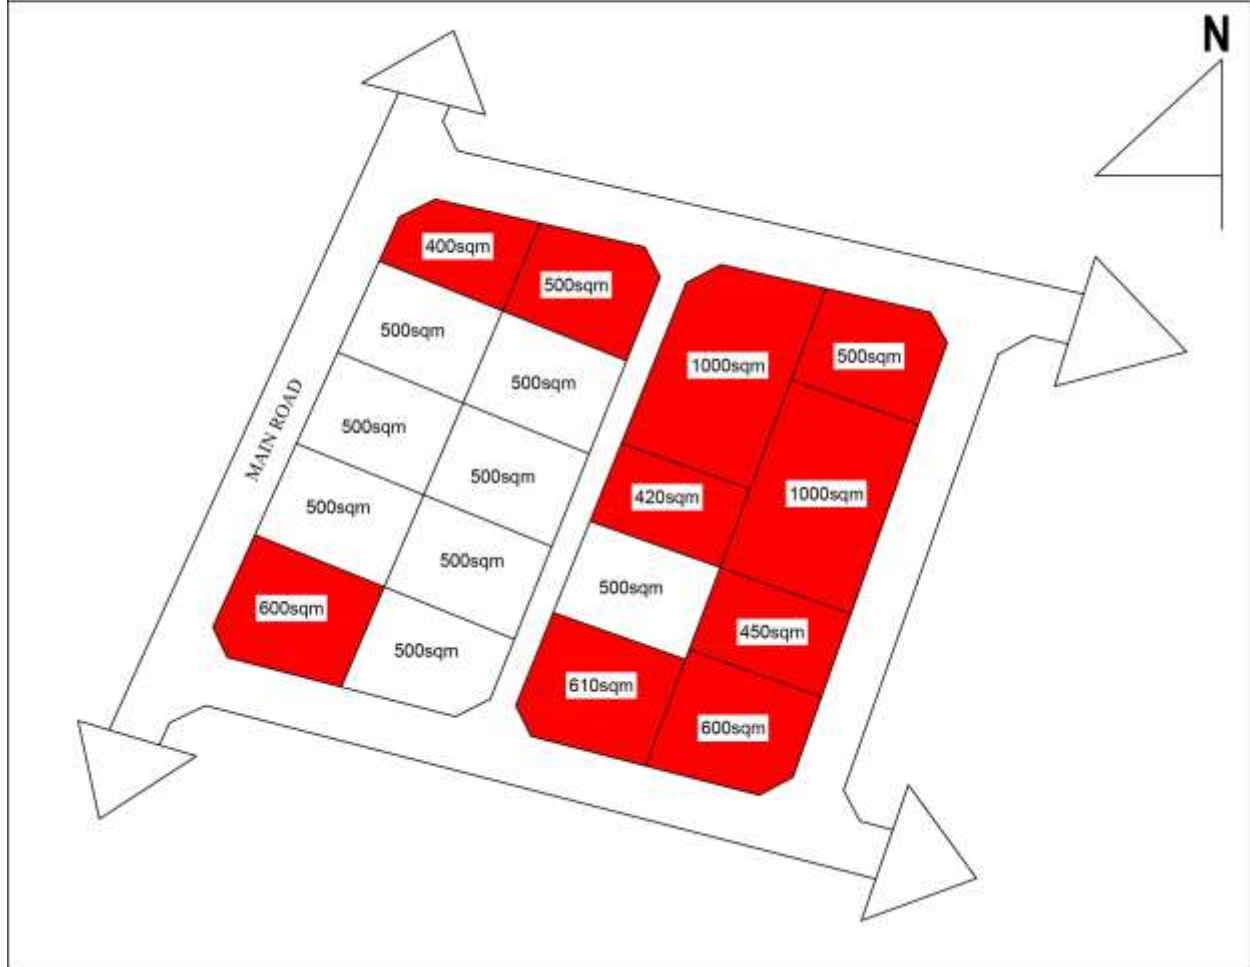

MAPINGA - BAOBAB RESIDENTIAL PLOTS

MAELEZO

Tsh 15,000	Per M ²
30%	Down payment
12 Months	Payment period
2 KM	From main road
Social Services	Water & Electricity supply